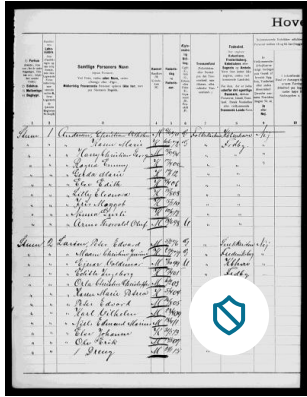

PERSON FROM FAMILY TREE:

Niels Edmond Marius Larsen

18 April 1911 – 24 July 1973 • GGSF-Y2S

Niels Edmond Marius Larsen

Census • Denmark Census, 1916

**Document Information****Collection Information**
Denmark

Census, 1916

Cite This Record

"Denmark Census, 1916", ,
FamilySearch
 (https://www.familysearch.org/ark:/61903/1:1:Q2C8-QK4F : Thu Oct 05 06:44:29 UTC 2023), Entry for Peter Edvard Larsen and Maren Christine Jensine Larsen, 1916.

Name **Niels Edmond Marius Larsen**Sex **Male**Birth Date **18 April 1911**Relationship to Head of Household **Son**Event Type **Census**Event Date **1916**Event Place **Copenhagen, n, København, Denmark**Event Place (Original) **København****Possible Family****Tree Match**

Father M

Name **Peter Edvard Larsen**Sex **Male**Birth Date **5 February 1876**

Marital Status **Married**

Relationship to Head of Household **Head**

Event Type **Census**

Event Date **1916**

Event Place **Copenhage
n,
København,
Denmark** 